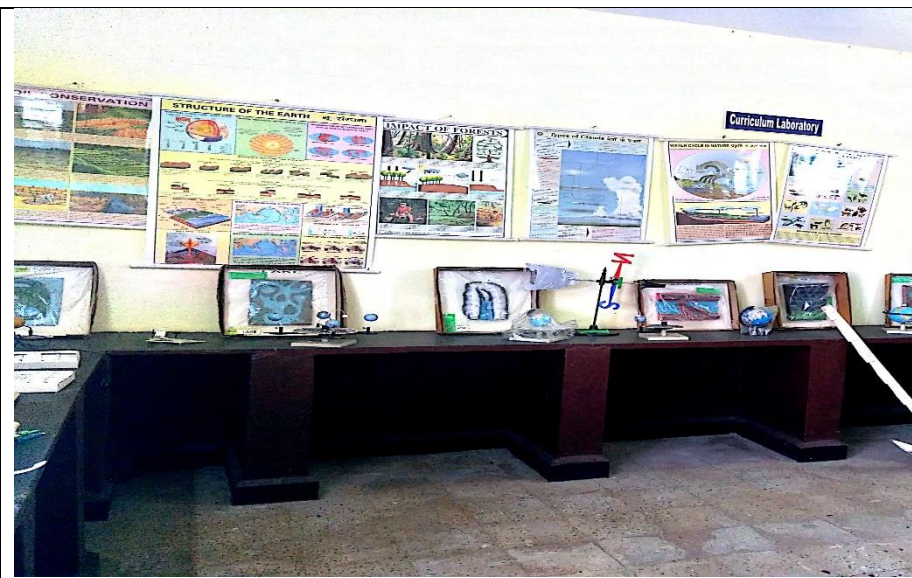

Mandar Education Society's
Lt. Shashikant Gawade College Of Education, Pedhambe

College Front View

Multipurpose Hall

Class Room

ICT Lab

Science Lab

Teaching Aids Lab

Ladies/Girls Common Room

Boys Common Room

Principal Cabin

Visitor Room

Play Ground

College Internal View

SHOT ON MI A2
MI DUAL CAMERA

Seminar Hall

11.07.2023 15:52
17.47709, 73.61302
Unnamed Road, Pedhambe, Maharashtra 415603

Reading Room

vivo Y75 · Sandesh

Office

vivo Y75 · Sandesh

IQAC Cabin