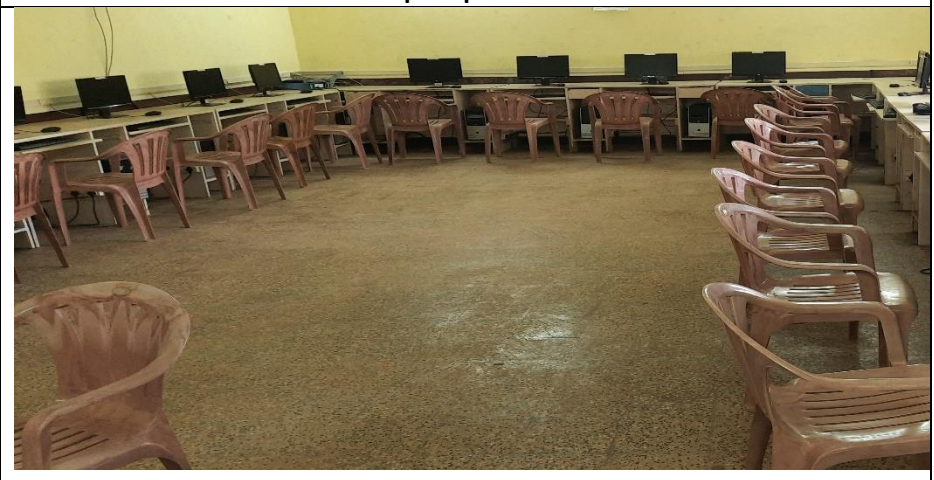

Mandar Education Society's
Lt. Shashikant Gawade College Of Education, Pedhambe

College Front View

Multipurpose Hall

Class Room

ICT Lab

Science Lab

Teaching Aids Lab

Ladies/Girls Common Room

Boys Common Room

Principal Cabin

Visitor Room

Play Ground

College Internal View

SHOT ON MI A2
MI DUAL CAMERA

Seminar Hall

11.07.2023 15:52
17.47709, 73.61302
Unnamed Road, Pedhambe, Maharashtra 415603

Reading Room

vivo Y75 · Sandesh

Office

vivo Y75 · Sandesh

IQAC Cabin