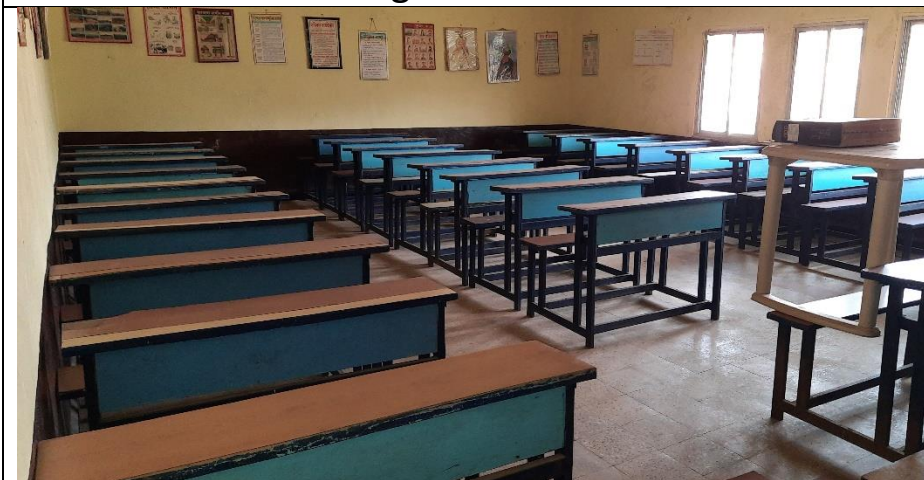

Mandar Education Society's
Lt. Shashikant Gawade College Of Education, Pedhambe

College Front View

Multipurpose Hall

Class Room

ICT Lab

Science Lab

Teaching Aids Lab

Ladies/Girls Common Room

Boys Common Room

Principal Cabin

Visitor Room

Play Ground

College Internal View

SHOT ON MI A2
MI DUAL CAMERA

Seminar Hall

11.07.2023 15:52
17.47709, 73.61302
Unnamed Road, Pedhambe, Maharashtra 415603

Reading Room

vivo Y75 · Sandesh

Office

vivo Y75 · Sandesh

IQAC Cabin